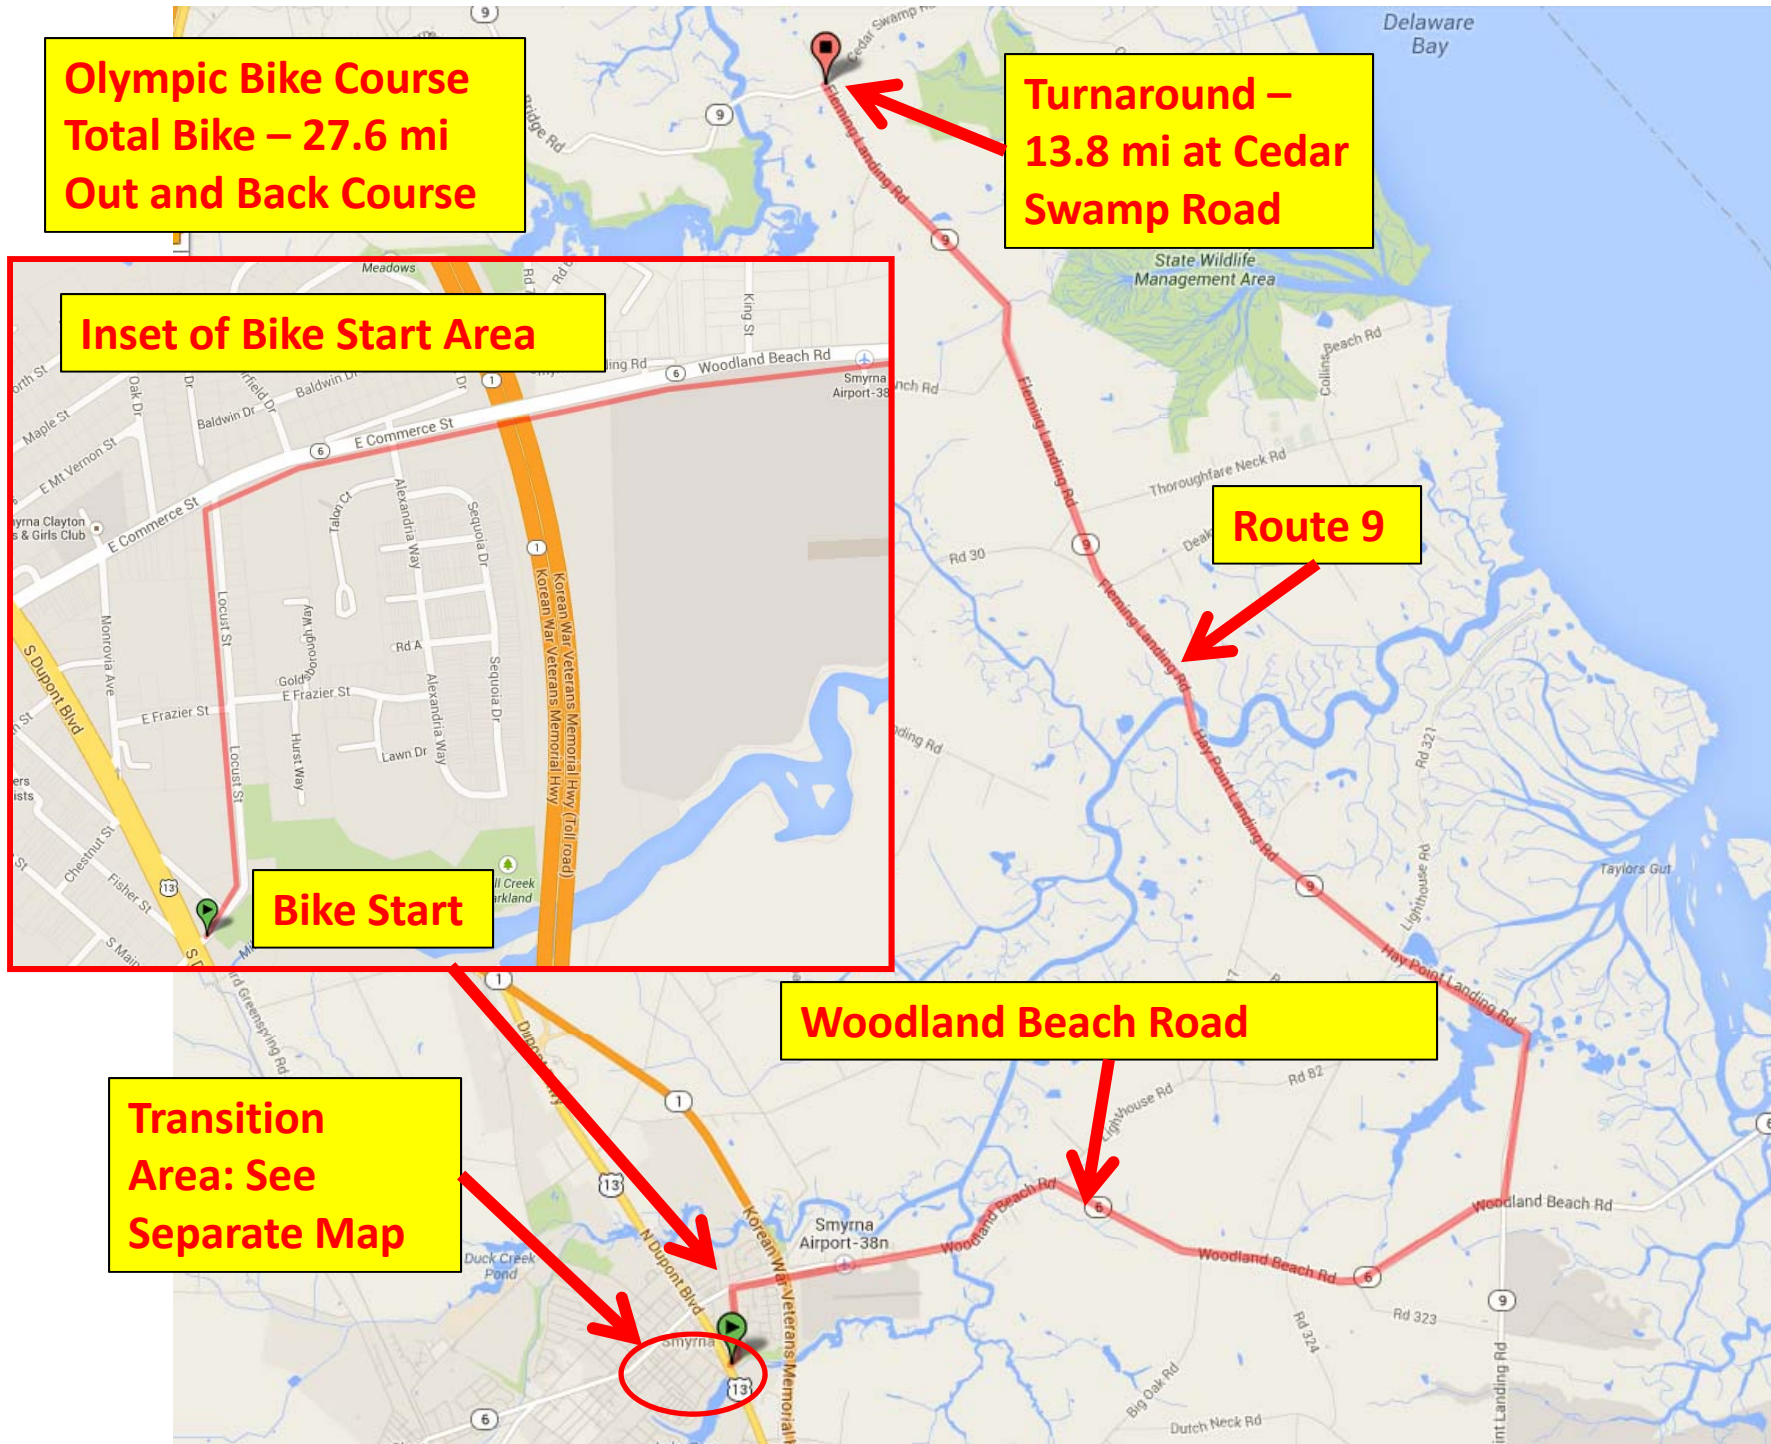

Inset of Bike Start Area

Bike Start

**Sprint Bike Course
Total Bike – 13.3 mi**

Route 9

Bear Left

**Left Turn at
Boondocks Sign**

Woodland Beach Road

**Transition
Area: See
Separate Map**

Olympic Bike Course
Total Bike – 27.6 mi
Out and Back Course

Turnaround –
13.8 mi at Cedar
Swamp Road

Inset of Bike Start Area

Route 9

Bike Start

Woodland Beach Road

Transition
Area: See
Separate Map

**Lake Como Area, Smyrna
Run Course**

Main St.

South Street

**Course Length:
1 lap – 5K
2 laps – 10K**

**Transition
Area: See
Separate Map**

Carter Road

Sunnyside Road

**Sprint Du Run1
Turnaround**