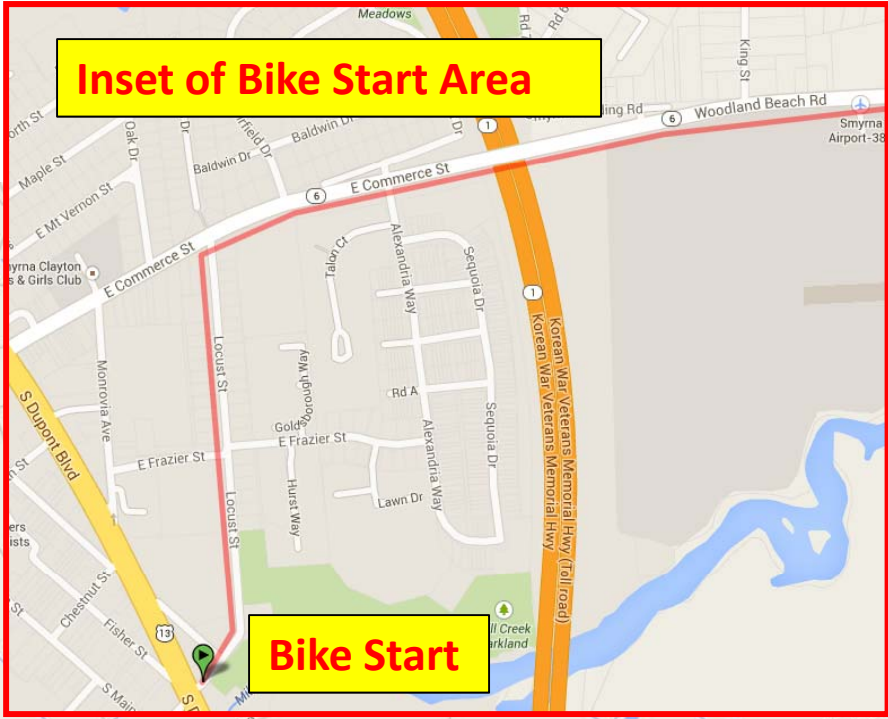

Inset of Bike Start Area

Bike Start

**Sprint Bike Course
Total Bike – 13.3 mi**

Route 9

Bear Left

**Left Turn at
Boondocks Sign**

Woodland Beach Road

**Transition
Area: See
Separate Map**

Olympic Bike Course
Total Bike – 27.6 mi
Out and Back Course

Turnaround –
13.8 mi at Cedar
Swamp Road

Inset of Bike Start Area

Route 9

Bike Start

Woodland Beach Road

Transition
Area: See
Separate Map

**Lake Como Area, Smyrna
Run Course**

Main St.

South Street

**Course Length:
1 lap – 5K
2 laps – 10K**

**Transition
Area: See
Separate Map**

Carter Road

Sunnyside Road

**Sprint Du Run1
Turnaround**