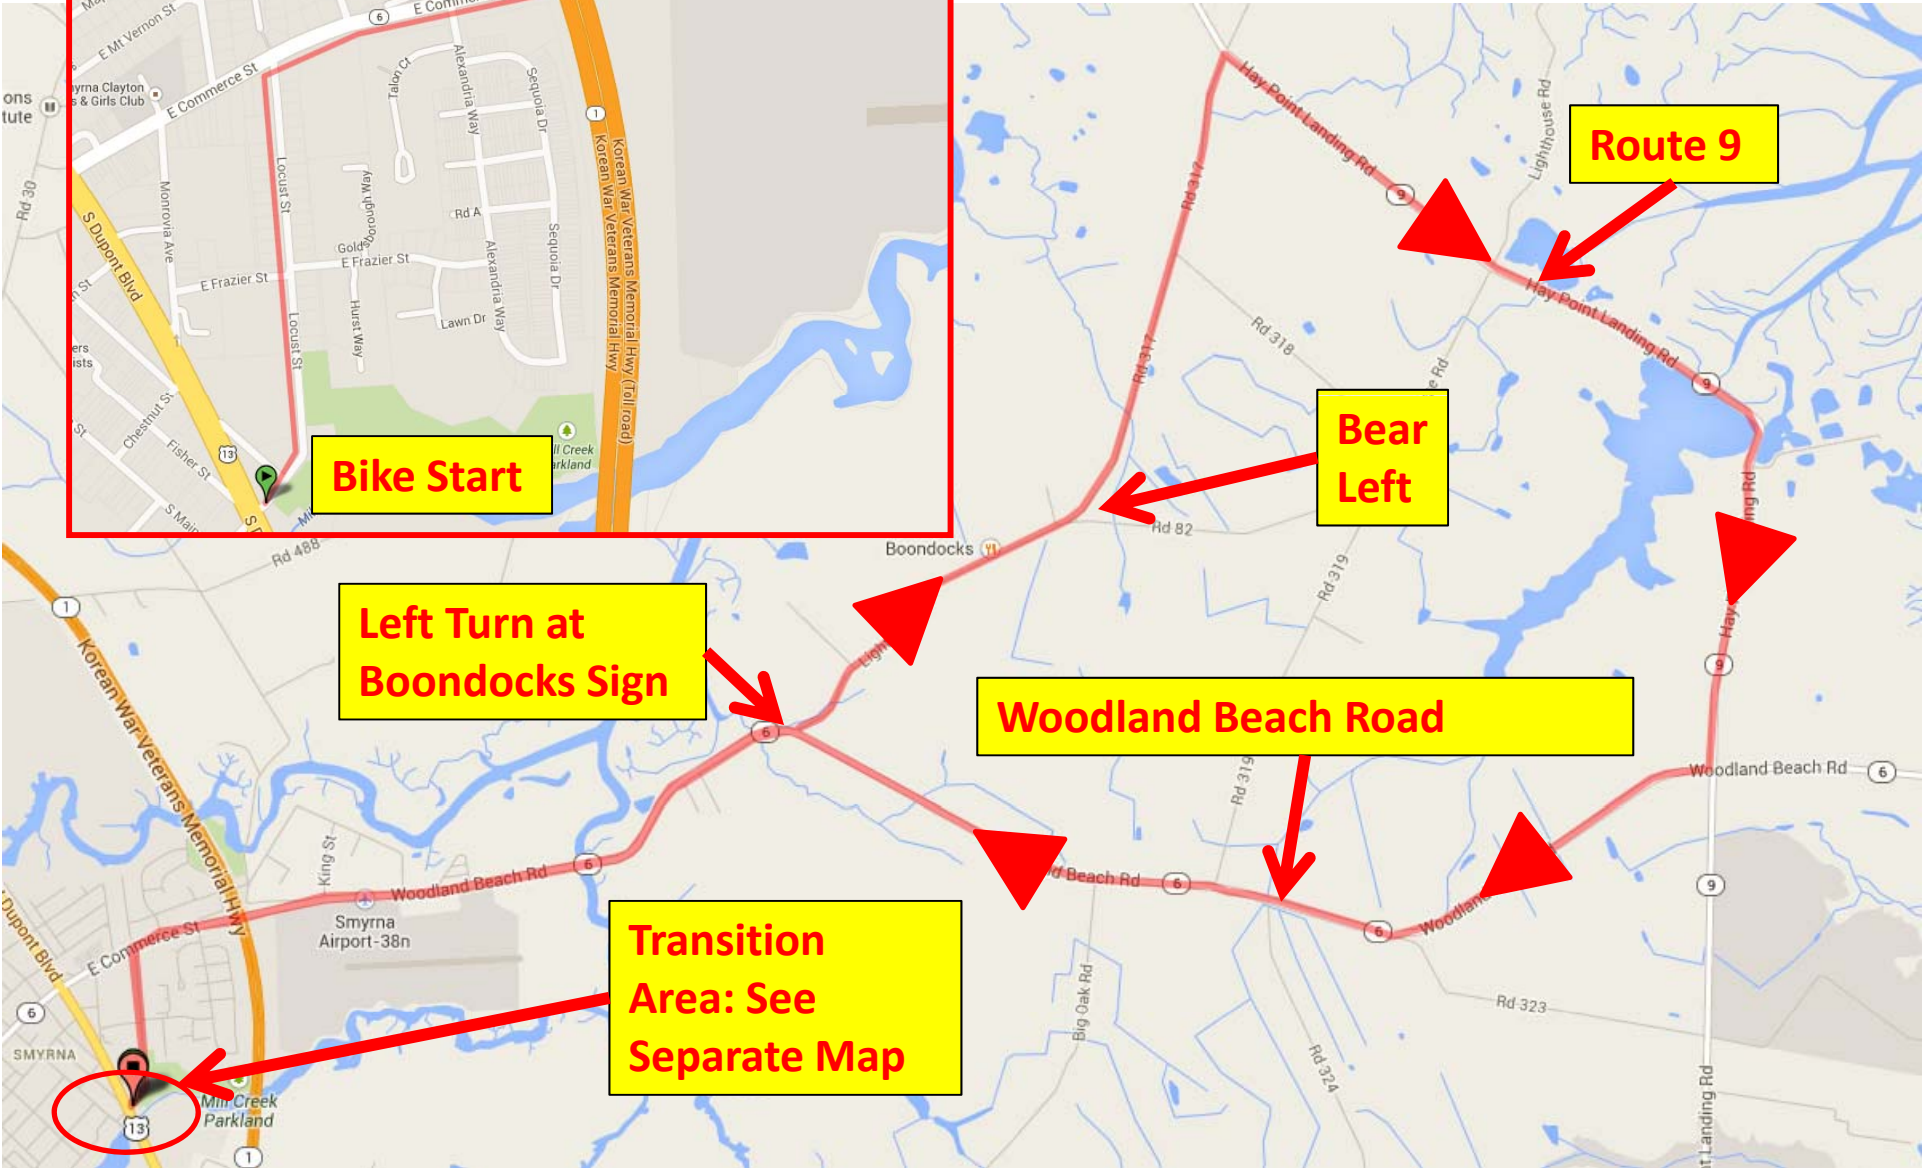

Inset of Bike Start Area

Bike Start

**Sprint Bike Course
Total Bike – 13.3 mi**

Route 9

Bear Left

**Left Turn at
Boondocks Sign**

Woodland Beach Road

**Transition
Area: See
Separate Map**

Olympic Bike Course
Total Bike – 27.6 mi
Out and Back Course

Turnaround –
13.8 mi at Cedar
Swamp Road

Inset of Bike Start Area

Route 9

Bike Start

Woodland Beach Road

Transition
Area: See
Separate Map

**Lake Como Area, Smyrna
Run Course**

Main St.

South Street

**Course Length:
1 lap – 5K
2 laps – 10K**

**Transition
Area: See
Separate Map**

Carter Road

Sunnyside Road

**Sprint Du Run1
Turnaround**